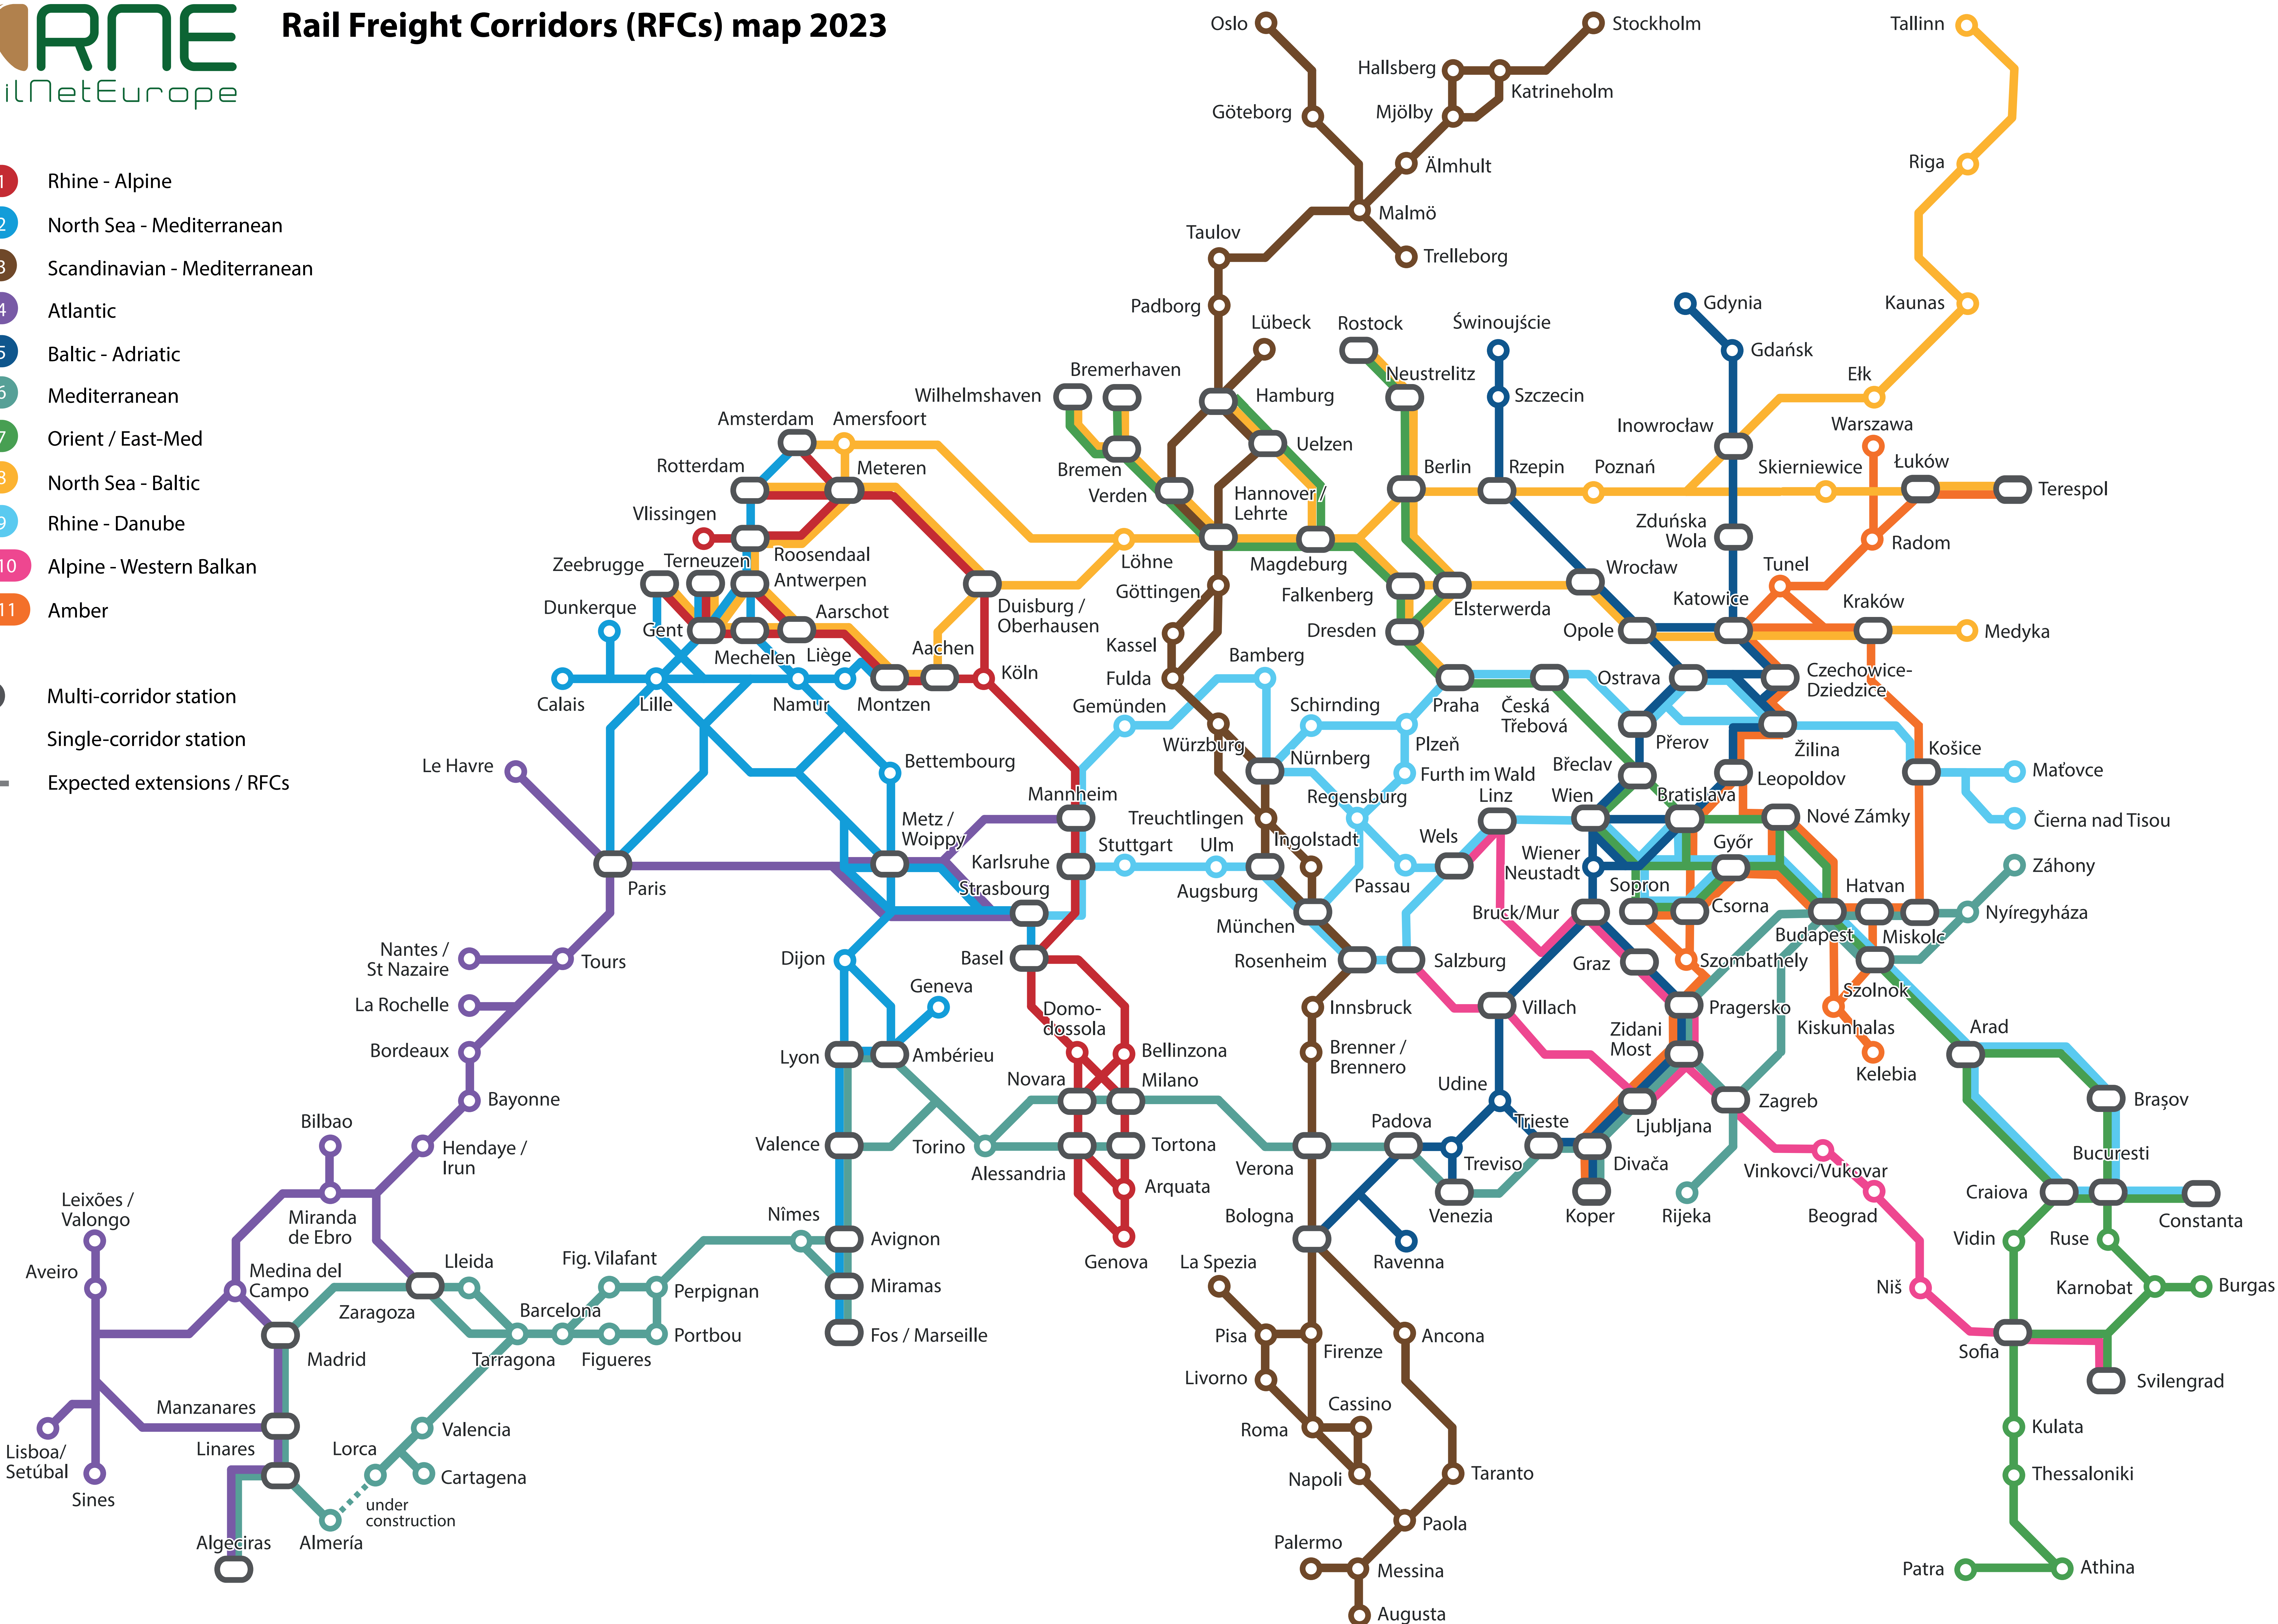

- RFC1 Rhine - Alpine
- RFC2 North Sea - Mediterranean
- RFC3 Scandinavian - Mediterranean
- RFC4 Atlantic
- RFC5 Baltic - Adriatic
- RFC6 Mediterranean
- RFC7 Orient / East-Med
- RFC8 North Sea - Baltic
- RFC9 Rhine - Danube
- RFC10 Alpine - Western Balkan
- RFC11 Amber

- Multi-corridor station
- Single-corridor station
- Expected extensions / RFCs

Any use without modifications of this map in electronic or printed publications is permitted with the explicit reference to RNE as the author and holder of the copyright. This map does not include all RFC routes. For further details, please refer to the individual RFCs' websites or the Customer Information Platform.